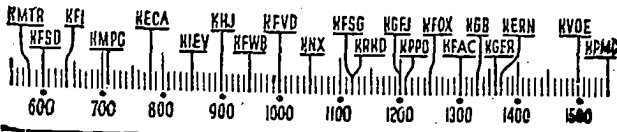

YOUR Radio TODAY

[The information contained in the following schedule is furnished by the stations broadcasting the programs.]

6 to 7 A.M.

KMTR—Spanish Music.
KFAC—Jam for Breakfast.
KECA—Musical Clock, 6:30.
KFWD—Bob White.
KMPC—News, 6:30; Bible Fellowship, 6:45.
KGFJ—Concert.
KHJ—Rise, Shine.
KNX—Sunrise Salute, 1 1/2 hrs.
KRKD—Early Riser, News, 6:30.
KGER—News, 6; Rev. Hunter, 6:30.
KFI—Melody, 6:30; Fleetwood Lawton, 6:45.

7 A.M.

KMPC—Variety, 1 1/2 hrs.
KGER—News.
KECA—Fleetwood Lawton.
KFI—River Boys.
KFAC—Pastor Reynolds, 1 1/2 hr.
KFWD—Bob White.
KHJ—Stu Wilson.

7:15 A.M.

KFOX—El Despertador.
KGER—Aubrey Lee to 8.
KFVD—Covered Wagon Jubilee, 1 1/2 hrs.
KECA—Musical Clock.
KHJ—Rise, Shine.
KGFJ—Sports.
KFI—News.

7:30 A.M.

KFAC—Financial News.
KRKD—Cowgirls.
KFSG—Church, 1/2 hr.
KECA—Serenade.
KNX—News.
KGFJ—Voice Prayer.
KFOX—Orch.
KFI—Musical Clock.

7:45 A.M.

KFWB, KFAC, KRKD—News.
KECA—40 Plus.
KFI—Sam Hayes.
KNX—Musical Mail Bag.

8 A.M.

KHJ—Willard Orch.
KFI, KRKD, KFWB—Music.
KFOX—Headlines.
KFAC—Church.
KGER—"Soul Patrol."
KECA—Breakfast Club.
KNX—Nancy Dixon.

8:15 A.M.

KECA—Breakfast Club.
KFI—Guitar.
KNX—Musical News.
KGER—Tizpah Hour, 1/2 hr.

8:30 A.M.

KHJ—British News.
KFI—Youth Call.
KFOX—Talk.
KFWB—Music.
KGFJ—Hits.
KNX—Let's Pretend.
KECA—News.
KFAC—Music.
KMPC—Studio Party.

8:45 A.M.

KHJ—Foreign News.
KGFJ—Medical.
KFOX—Music.
KFWB—Salvation Army.
KECA—Fed. Churches.
KFAC—Song.
KGER—Music.

9 A.M.

KHJ—Tenor, News.
KMPC—News.
KFWB—Smorgasbord, 2 1/2 hrs.
KFOX, KRKD, KECA—KFVD—Music.
KGER—Morn. Inspirations.
KNX—Country Journal.
KFI—Lincoln Highway.
KMTR—Religious.

9:15 A.M.

KECA—Social Relations.
KFAC—Music.
KFVD—News.
KMPC—Tunes.
KFWB—Smorgasbord.
KGER—March Ahead Time.
KMTR—W. C. Keyes.

9:30 A.M.

KHJ—Twins.
KECA—Ilka Chase.
KFI—Songfellow.
KMPC—Music.
KFVD—Parade.
KNX—Finals Tennis Singles, 2 hrs.
KMTR—Special Events.
KRKD—Weather Forecast.
KFOX—Bronzemen.
KGER—Revival.
KFAC—Women in News.
KFWB—Smorgasbord.

9:45 A.M.

KMTR—W. B. Record.
KRKD—Music.
KFI—County Medical.
KGER—Full Gospel.
KFVD—Parade.
KGFJ—Vocal.
KFOX—Music.
KFAC—Serenade.

10 A.M.

KFWB—Sat. Smorgasbord.
KFI—"I Am American."
KGER—Rev. Smith.
KGFJ—News.
KFOX—News.
KECA—Our Half Hour.
KFVD—Gospel.
KHJ—"This Might Be You."
KMTR—Woman's World.

10:15 A.M.

KFI—On Job.
KGER—Rev. Ivie.
KHJ—Concert.
KFOX—Music.
KFAC—County Medical.

10:30 A.M.

KFOX—Orch.
KMTR—Special Events.
KHJ—Noble Orch., 1/2 hr.
KFAC—News.
KMPC—Ranch Boys.
KECA—Pan American Fellowship.
KFI—Herman Orch.
KGER—Rev. Ivie.

10:45 A.M.

KFVD—Serenade.
KECA—U.S. Band.
KMTR—Monitor News.
KMPC—News.
KGFJ—City Dwellers.
KFAC—Gothie Tower.

11 A.M.

KFI—Holly Bar Assn.
KMTR—Dr. Talbot.
KMPC—Music.
KRKD—Paddock Flashes, 1/2 hr.
KFAC—Talk, 1/2 hr.
KGER, KFVD—News.

11:15 A.M.

KFI—Boy, Girl, Band.
KFVD—Music.
KGFJ—Serenade.
KGER—Missionary.

11:30 A.M.